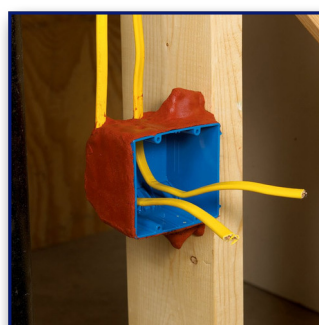

MetroFlex Sound SealR Sealant

SKU# 98SEALANT
Coverage: 40lf / tube
Accessories:

Green Glue Tube Applicator Gun
SKU# 98GGPGUN
29oz Caulk Gun
SKU# 90T1429

Metacaulk Electrical Putty Pads

SKU# 97SSP4S
Size: 7" x 7" x 1/8"
20 Pads / Case